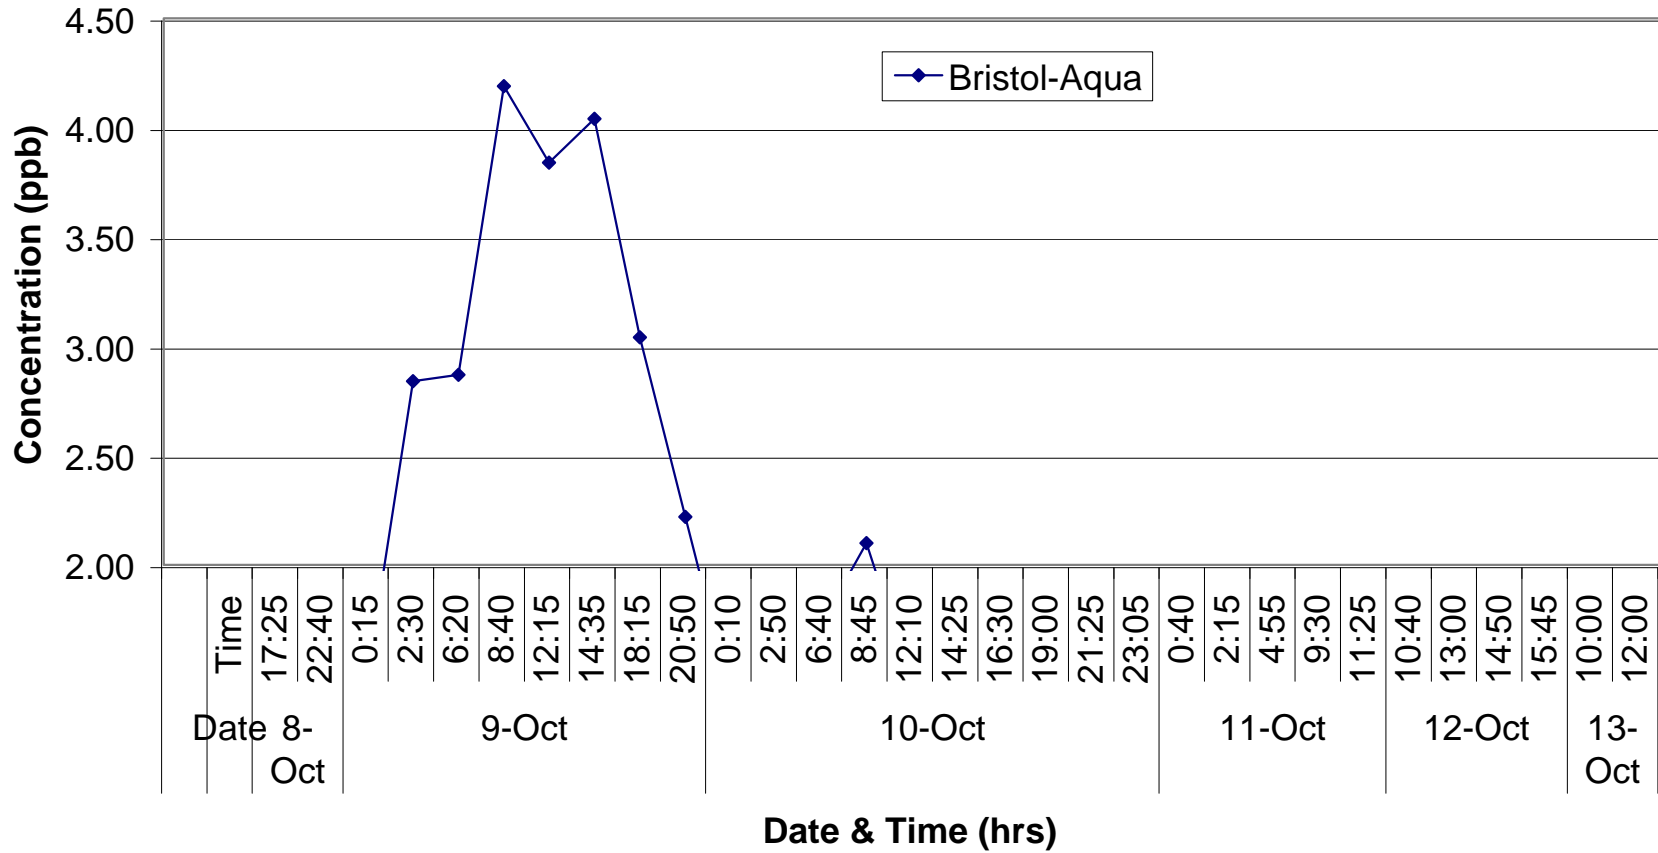

Arsenic (Preliminary Data)
<2 ppb = ND

Arsenic (Preliminary Data)
<2 ppb = ND

Arsenic (Preliminary Data)
<2 ppb = ND

Arsenic (Preliminary Data)
<2 ppb = ND

Arsenic (Preliminary Data)
<2 ppb = ND

Arsenic (Preliminary Data)
<2 ppb = ND