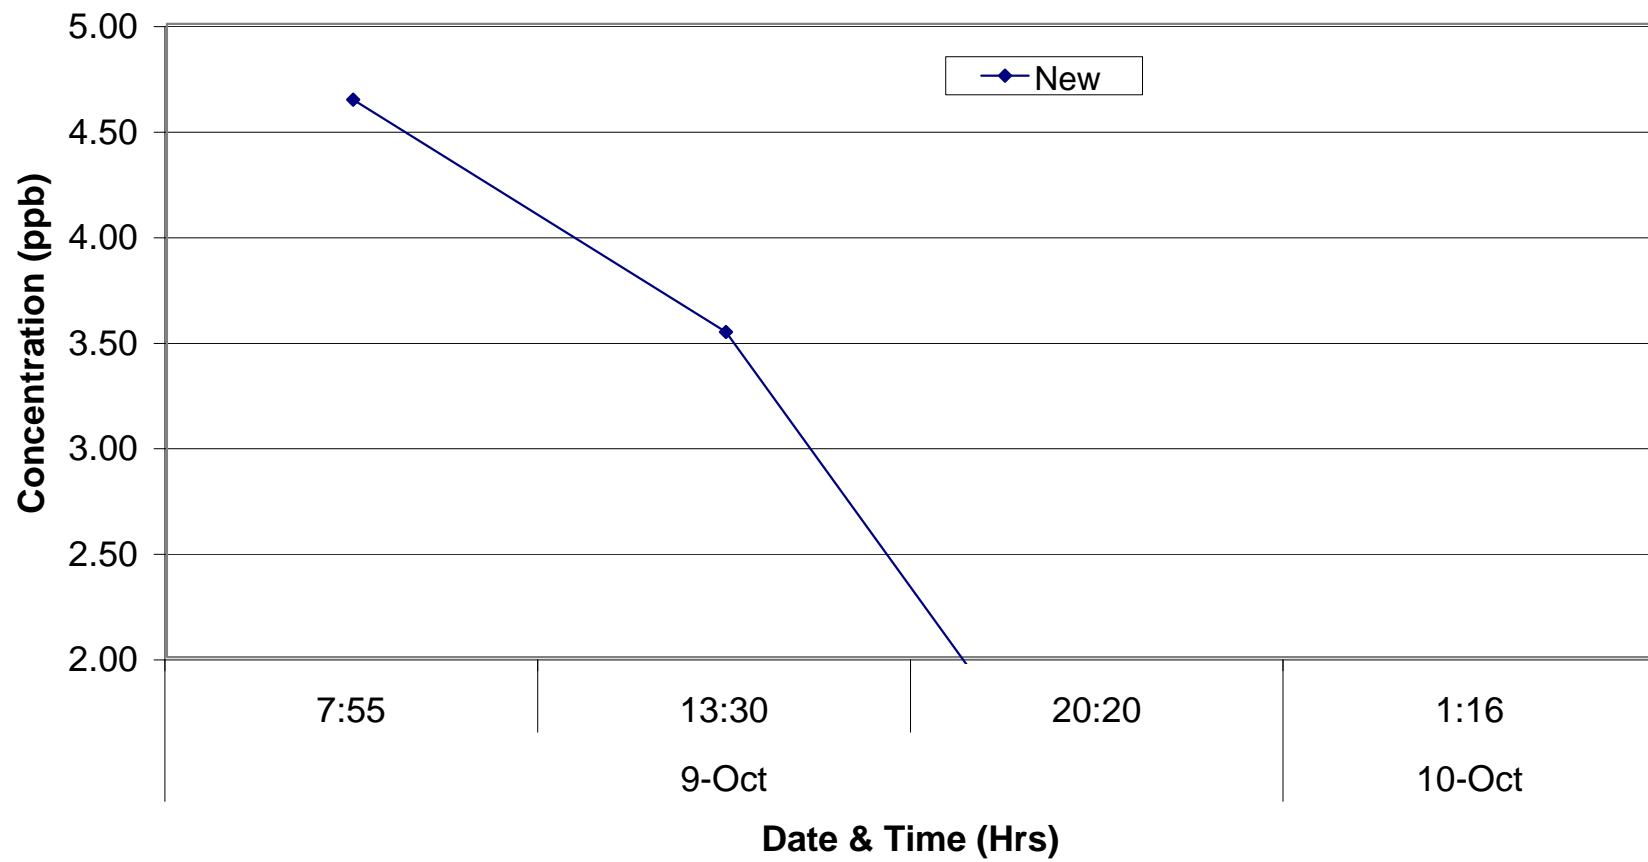

Arsenic (Preliminary Data)
<2 ppb = ND

Arsenic (Preliminary Data)
<2 ppb = ND

Arsenic (Preliminary Data)
<2 ppb = ND

Arsenic (Preliminary Data)
<2 ppb = ND

Arsenic (Preliminary Data)
<2 ppb = ND

Arsenic (Preliminary Data)
<2 ppb = ND